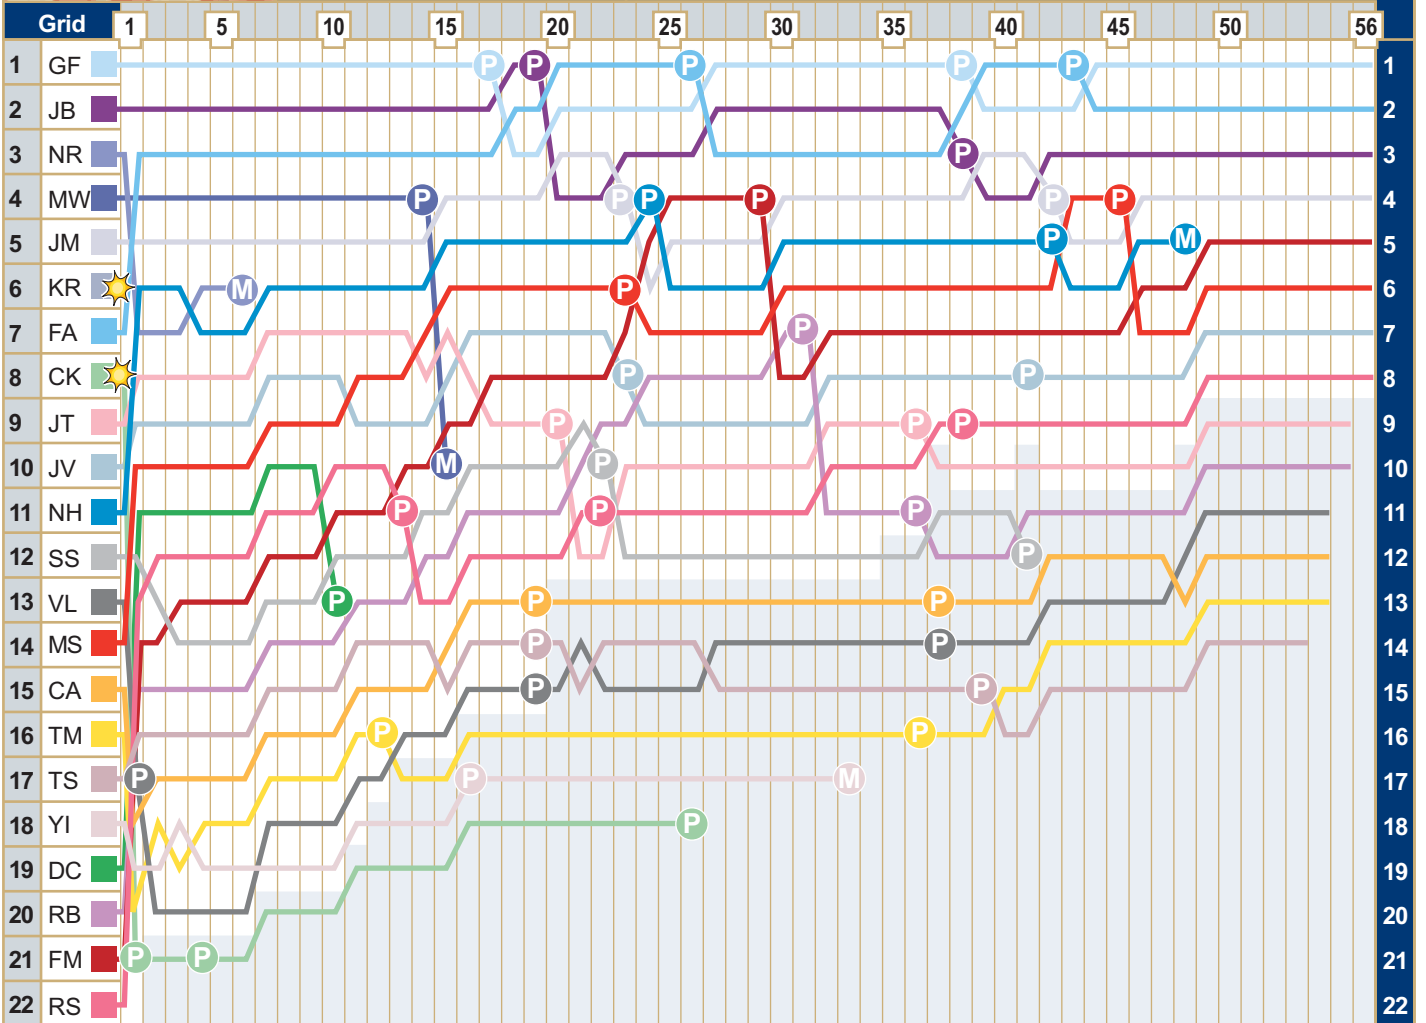

Grand Prix of Malaysia

March 19 2006

Positions lap by lap

Key	☆ Accident	M Mechanical failure	P Pit stop	□ Lapped	B Black Flagged
FA: F Alonso	MS: M Schumacher	MW: M Webber	DC: D Coulthard	TM: T Monteiro	TS: T Sato
GF: G Fisichella	FM: F Massa	NR: N Rosberg	CK: C Klien	CA: C Albers	YI: Y Ide
KR: K Räikkönen	RS: R Schumacher	JB: J Button	NH: N Heidfeld	VL: V Liuzzi	
JM: J Montoya	JT: J Trulli	RB: R Barrichello	JV: J Villeneuve	SS: S Speed	