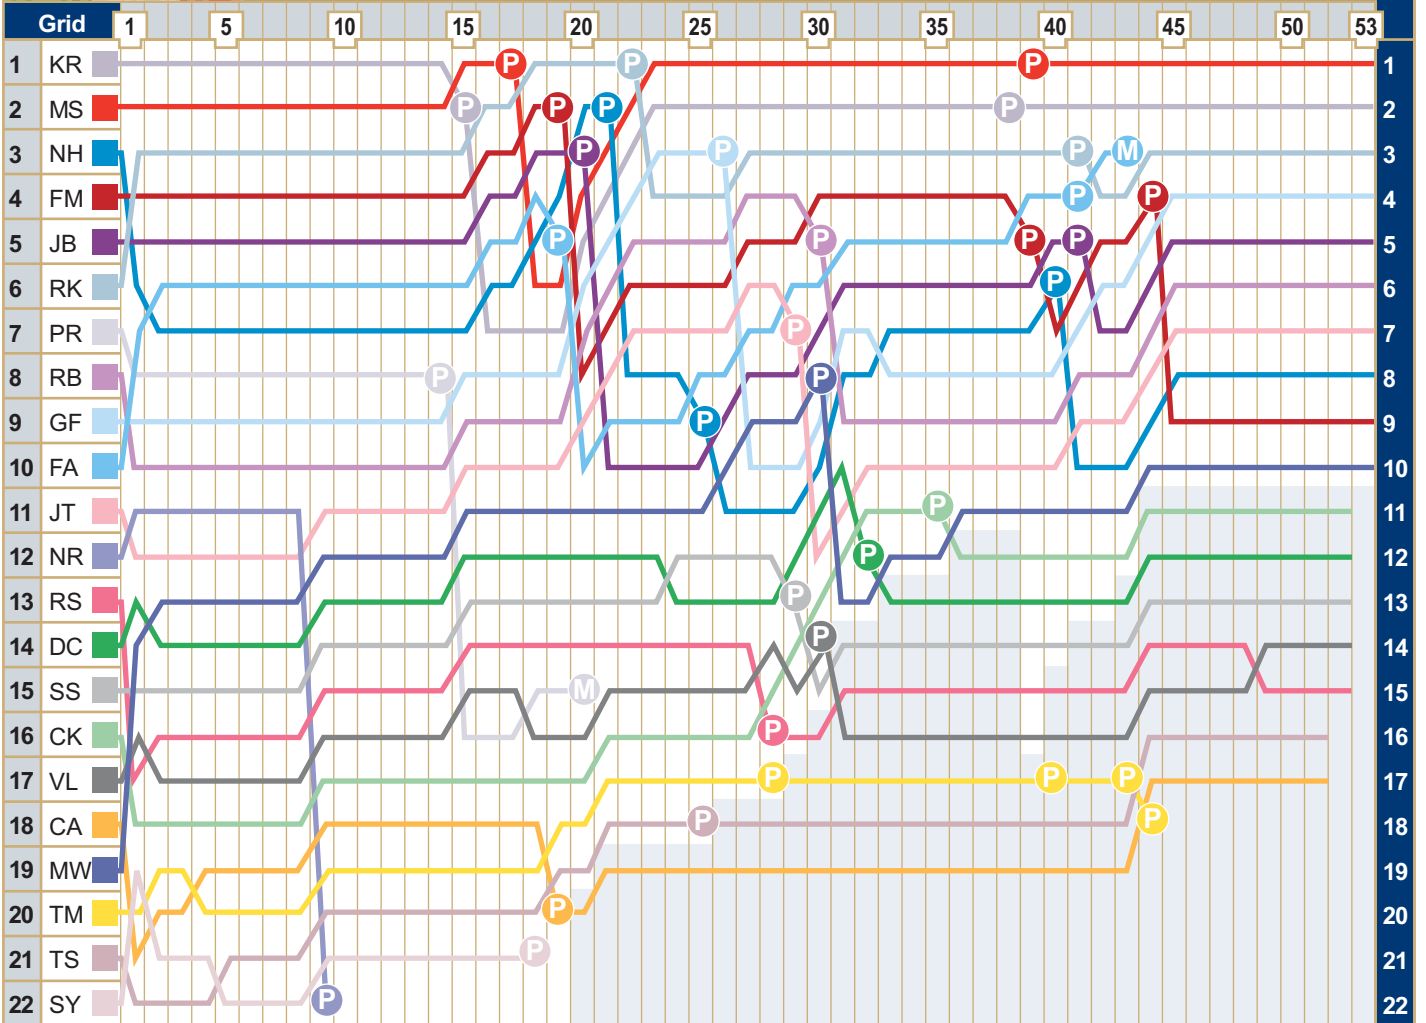

# Grand Prix of Italy

September 10 2006

Positions lap by lap

Key	☀ Accident	M Mechanical failure	P Pit stop	☐ Lapped	B Black Flagged
FA: F Alonso	MS: M Schumacher	MW: M Webber	DC: D Coulthard	TM: T Monteiro	TS: T Sato
GF: G Fisichella	FM: F Massa	NR: N Rosberg	CK: C Klien	CA: C Albers	SY: S Yamamoto
KR: K Räikkönen	RS: R Schumacher	JB: J Button	NH: N Heidfeld	VL: V Liuzzi	
PR: P De La Rosa	JT: J Trulli	RB: R Barrichello	RK: R Kubica	SS: S Speed	