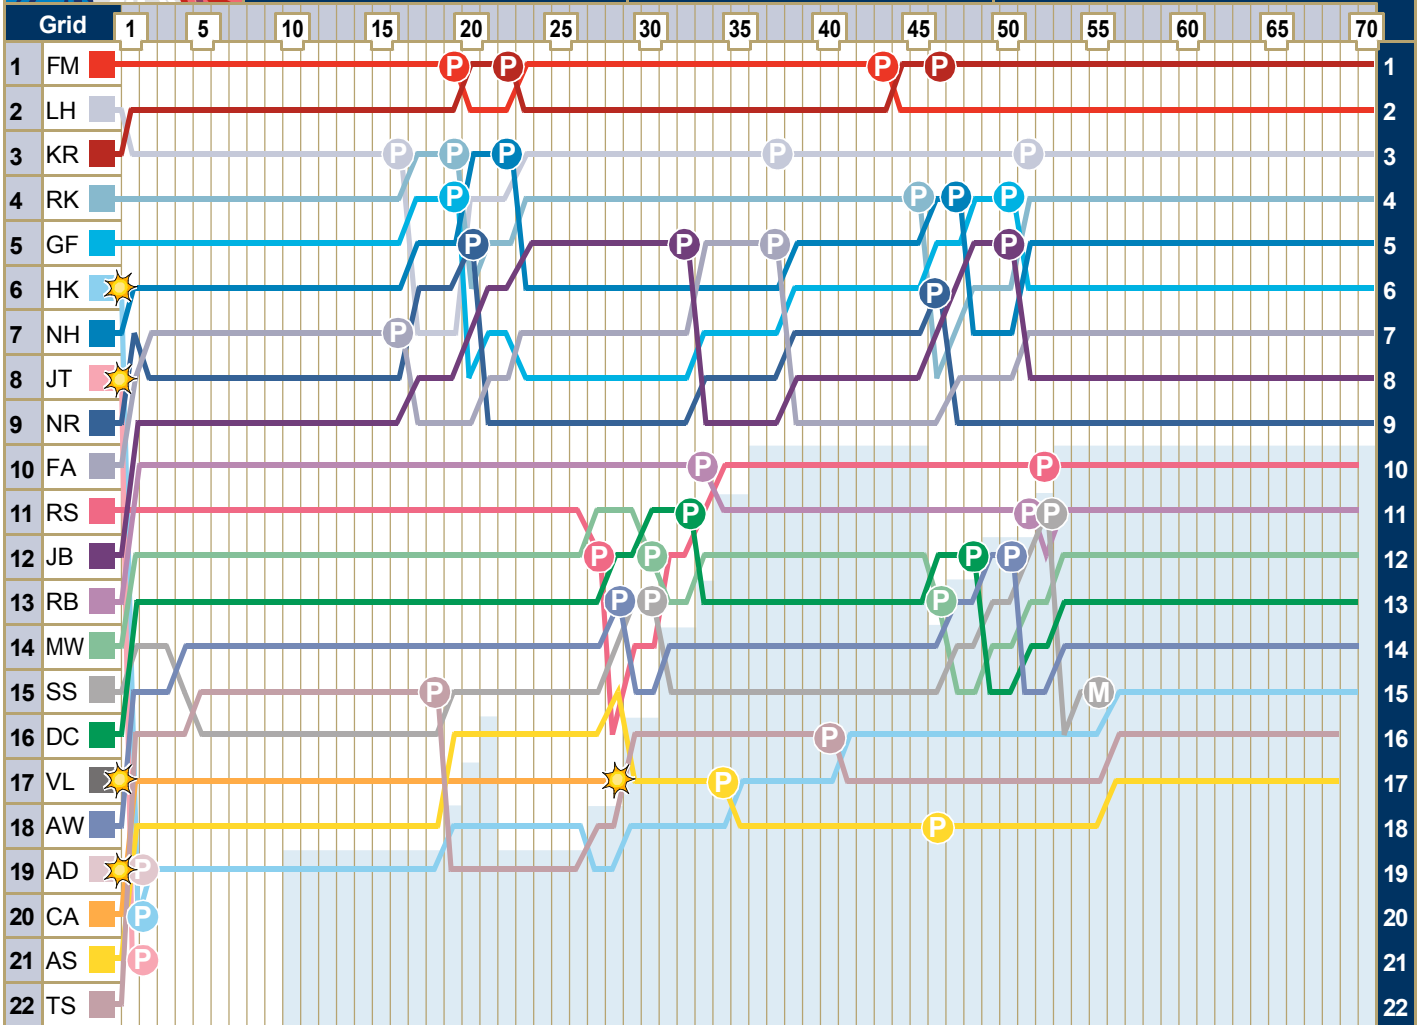

Grand Prix of France

July 01 2007

Positions lap by lap

Key		⚡ Accident	Ⓜ Mechanical failure	Ⓟ Pit stop	◻ Lapped	Ⓡ Black Flagged
FA: F Alonso	FM: F Massa	NH: N Heidfeld	DC: D Coulthard	CA: C Albers	TS: T Sato	
LH: L Hamilton	KR: K Räikkönen	RK: R Kubica	MW: M Webber	AS: A Sutil	AD: A Davidson	
GF: G Fisichella	JB: J Button	RS: R Schumacher	NR: N Rosberg	VL: V Liuzzi		
HK: H Kovalainen	RB: R Barrichello	JT: J Trulli	AW: A Wurz	SS: S Speed		