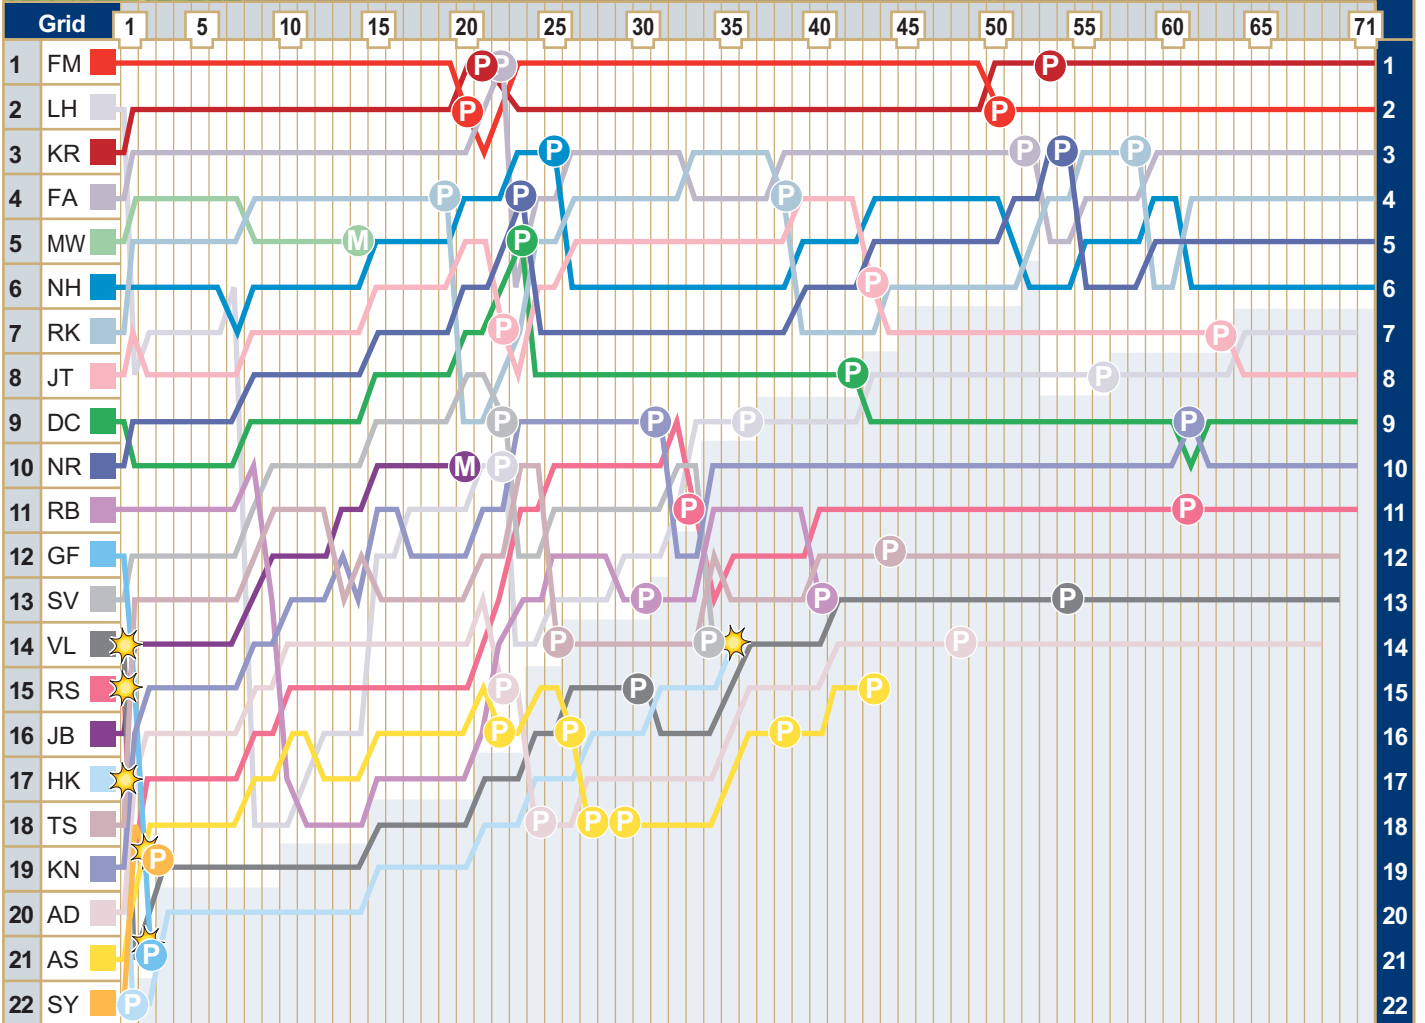

# Grand Prix of Brazil

October 21 2007

Positions lap by lap

Key	☆ Accident	M Mechanical failure	P Pit stop	□ Lapped	B Black Flagged
FA: F Alonso	FM: F Massa	NH: N Heidfeld	DC: D Coulthard	SY: S Yamamoto	TS: T Sato
LH: L Hamilton	KR: K Räikkönen	RK: R Kubica	MW: M Webber	AS: A Sutil	AD: A Davidson
GF: G Fisichella	JB: J Button	RS: R Schumacher	NR: N Rosberg	VL: V Liuzzi	
HK: H Kovalainen	RB: R Barrichello	JT: J Trulli	KN: K Nakajima	SV: S Vettel	