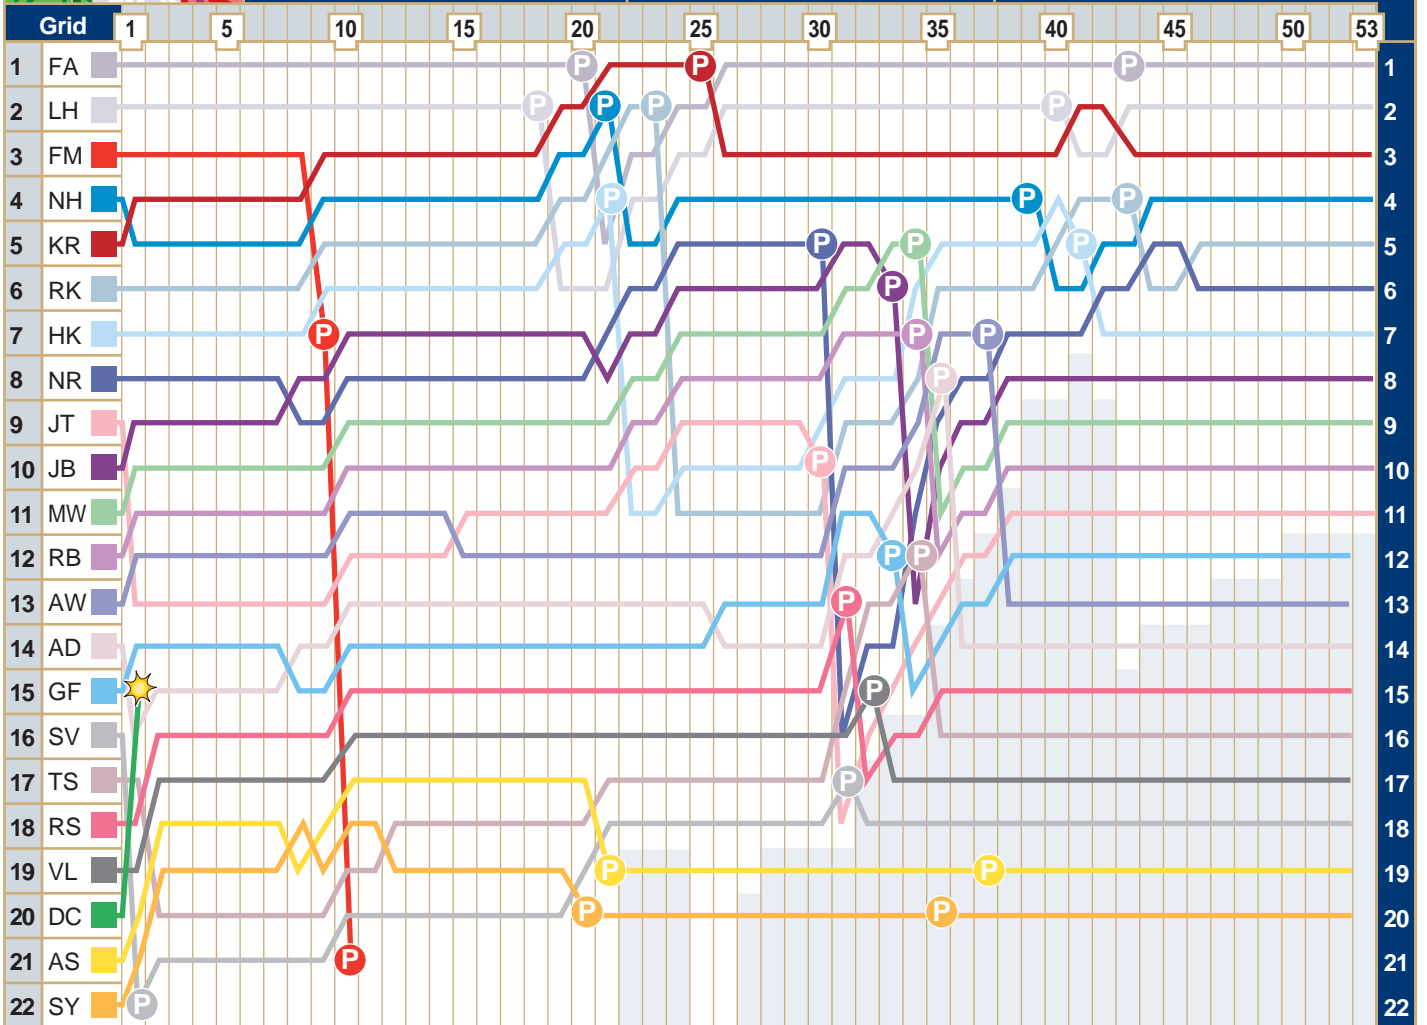

# Grand Prix of Italy

September 9 2007

Positions lap by lap

Key	★ Accident	M Mechanical failure	P Pit stop	□ Lapped	B Black Flagged
FA: F Alonso	FM: F Massa	NH: N Heidfeld	DC: D Coulthard	SY: S Yamamoto	TS: T Sato
LH: L Hamilton	KR: K Räikkönen	RK: R Kubica	MW: M Webber	AS: A Sutil	AD: A Davidson
GF: G Fisichella	JB: J Button	RS: R Schumacher	NR: N Rosberg	VL: V Liuzzi	
HK: H Kovalainen	RB: R Barrichello	JT: J Trulli	AW: A Wurz	SV: S Vettel	