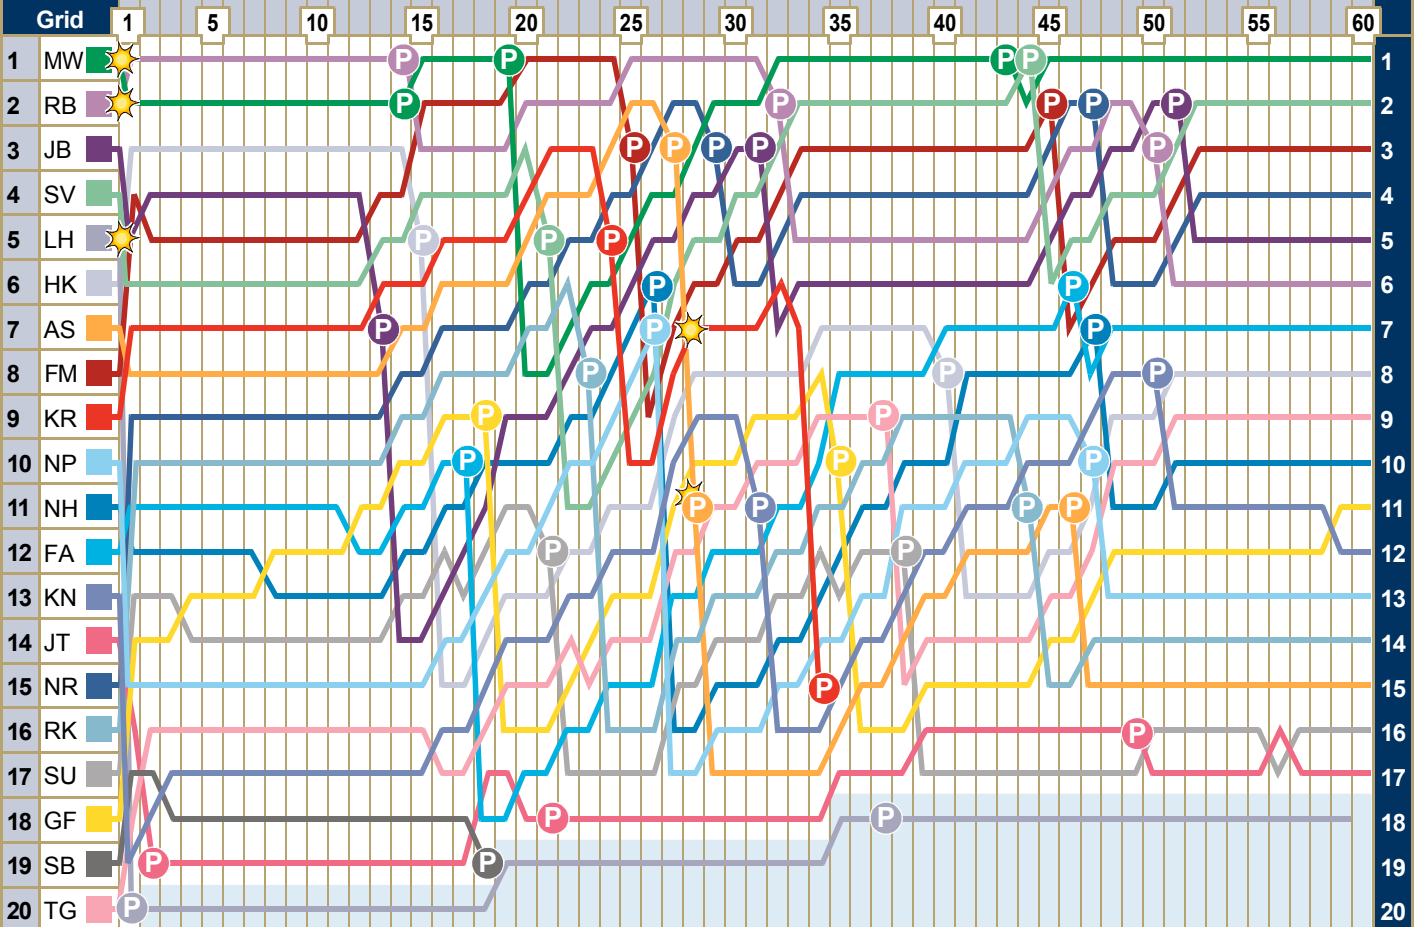

Grand Prix of Germany

July 12 2009

Positions lap by lap

Key	Accident	M Mechanical failure	P Pit stop	B Black Flagged	Safety Car	Lapped
LH: L Hamilton	NH: N Heidfeld	JT: J Trulli	MW: M Webber	AS: A Sutil		
HK: H Kovalainen	RK: R Kubica	TG: T Glock	SV: S Vettel	GF: G Fisichella		
FM: F Massa	FA: F Alonso	SB: S Bourdais	NR: N Rosberg	JB: J Button		
KR: K Räikkönen	NP: N Piquet	SU: S Buemi	KN: K Nakajima	RB: R Barrichello		