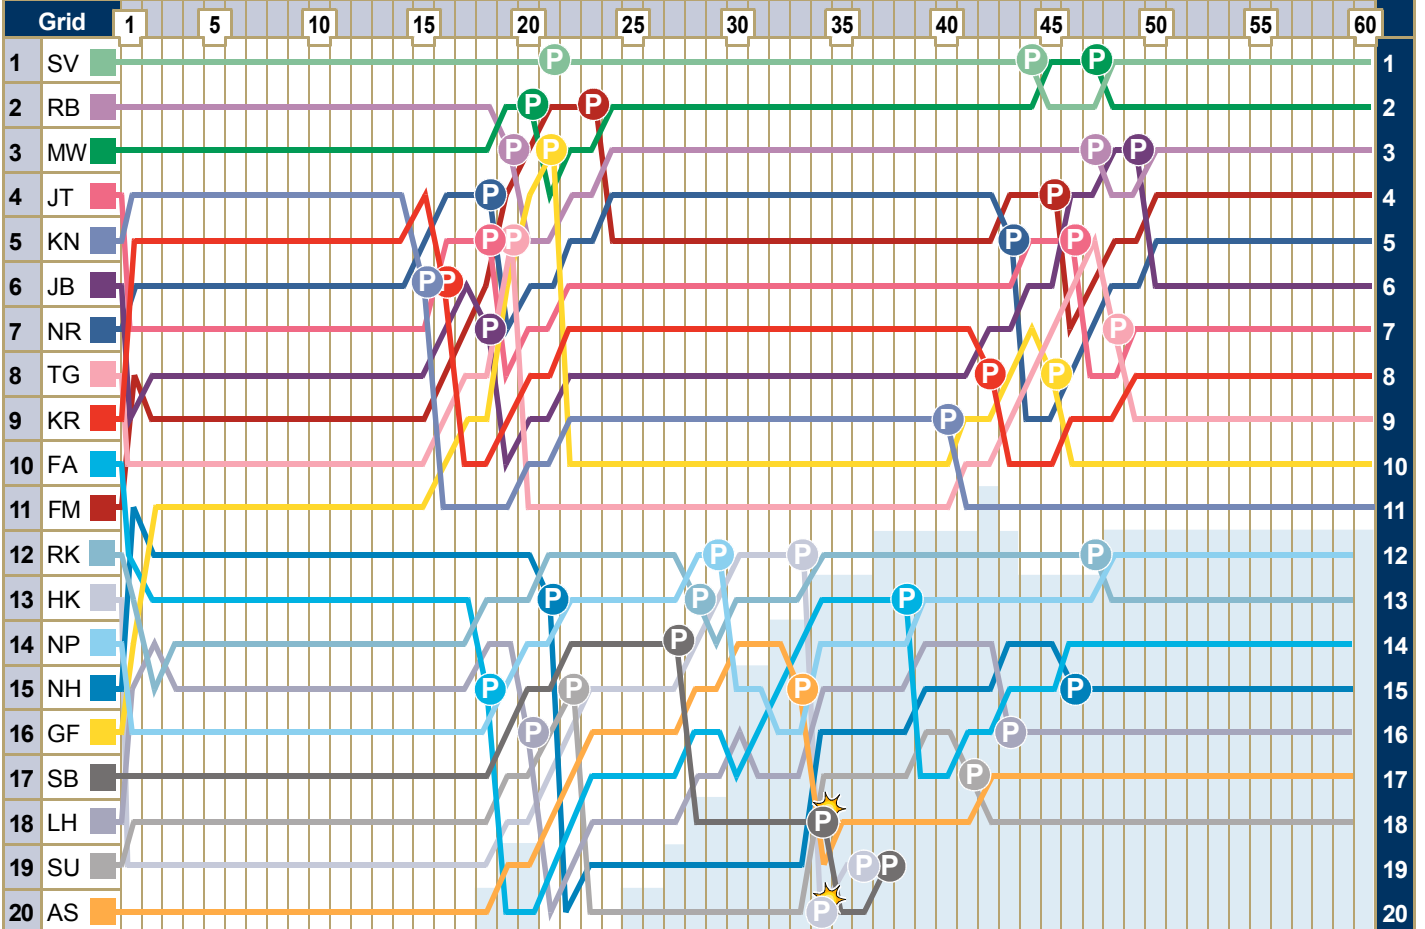

Grand Prix of Great Britain

June 21 2009

Positions lap by lap

Key	Accident	M Mechanical failure	P Pit stop	B Black Flagged	Safety Car	Lapped
LH: L Hamilton	NH: N Heidfeld	JT: J Trulli	MW: M Webber	AS: A Sutil		
HK: H Kovalainen	RK: R Kubica	TG: T Glock	SV: S Vettel	GF: G Fisichella		
FM: F Massa	FA: F Alonso	SB: S Bourdais	NR: N Rosberg	JB: J Button		
KR: K Räikkönen	NP: N Piquet	SU: S Buemi	KN: K Nakajima	RB: R Barrichello		