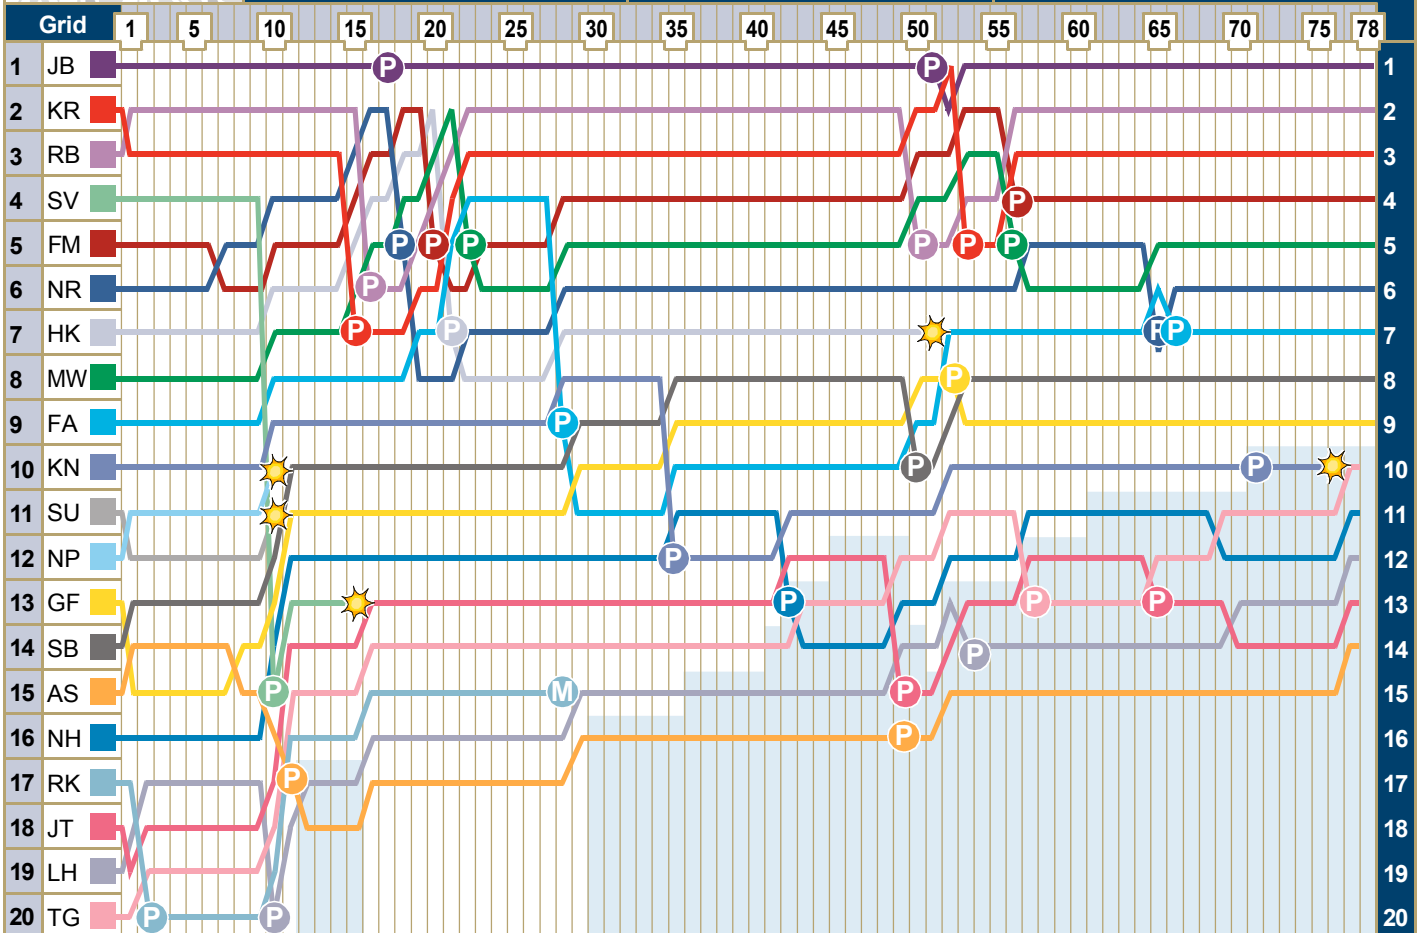

# Grand Prix of Monaco

May 24 2009

Positions lap by lap

Key	★ Accident	M Mechanical failure	P Pit stop	Safety Car	Lapped	B Black Flagged
LH: L Hamilton	NH: N Heidfeld	JT: J Trulli	MW: M Webber	AS: A Sutil		
HK: H Kovalainen	RK: R Kubica	TG: T Glock	SV: S Vettel	GF: G Fisichella		
FM: F Massa	FA: F Alonso	SB: S Bourdais	NR: N Rosberg	JB: J Button		
KR: K Räikkönen	NP: N Piquet	SU: S Buemi	KN: K Nakajima	RB: R Barrichello		