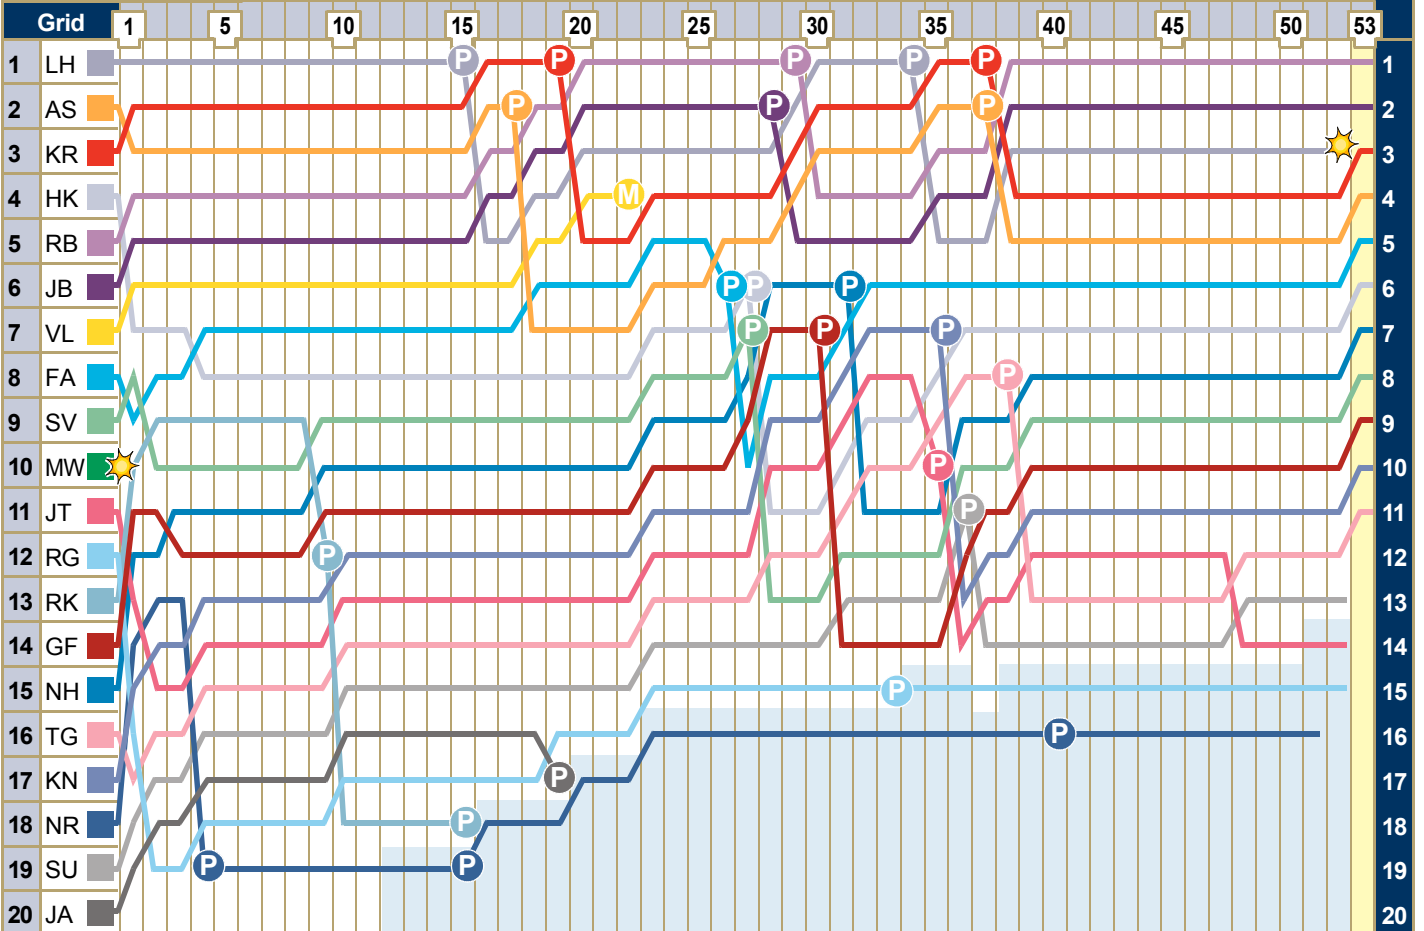

# Grand Prix of Italy

September 13 2009

Positions lap by lap

Key	☀ Accident	Ⓜ Mechanical failure	Ⓟ Pit stop	🟡 Safety Car	🟩 Lapped	Ⓡ Black Flagged
🟩 LH: L Hamilton	🟦 NH: N Heidfeld	🟥 JT: J Trulli	🟢 MW: M Webber	🟠 AS: A Sutil		
🟨 HK: H Kovalainen	🟡 RK: R Kubica	🟡 TG: T Glock	🟢 SV: S Vettel	🟡 VL: V Liuzzi		
🟥 GF: G Fisichella	🟦 FA: F Alonso	🟤 JA: J Alguersuari	🟤 NR: N Rosberg	🟤 JB: J Button		
🟥 KR: K Räikkönen	🟦 RG: R Grosjean	🟤 SU: S Buemi	🟤 KN: K Nakajima	🟤 RB: R Barrichello		